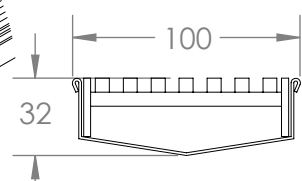

YEX100-32

Dimension: 100x32
Material: SS316
Grate: 6x6 square