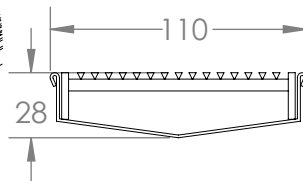

## YEX60-28

Dimension: 60x28  
Material: SS316  
Grate: 3x3 Slim

## YEX85-28

Dimension: 85x28  
Material: SS316  
Grate: 3x3 Slim

## YEX110-28

Dimension: 110x28  
Material: SS316  
Grate: 3x3 Slim

## YEX235-100

Dimension: 235x100  
Material: SS304/SS316  
Grate: 5x5 dot