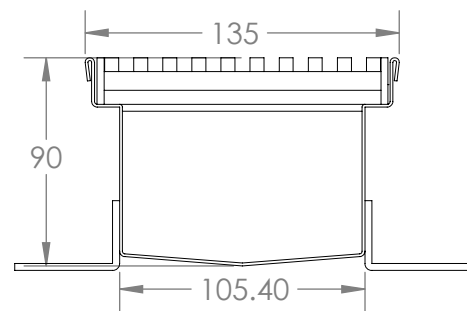

## YEX100-32

Dimension: 100x32  
Material: SS316  
Grate: 6x6 square

## YEX135-70

Dimension: 135x70  
Material: SS304/SS316  
Grate: 5x5 dot

## YEX135-90

Dimension: 135x90  
Material: SS316  
Grate: 6x6 square

## YEX235-100

Dimension: 235x100  
Material: SS304/SS316  
Grate: 5x5 dot