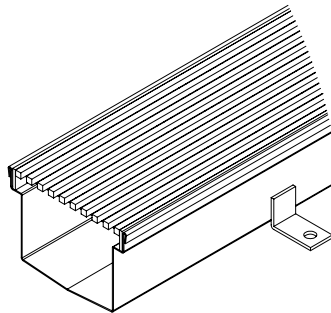

YEX135-90

Dimension: 135x90
Material: SS316
Grate: 6x6 square