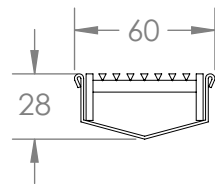

## YEX60-28

Dimension: 60x28  
Material: SS316  
Grate: 3x3 Slim

## YEX85-28

Dimension: 85x28  
Material: SS316  
Grate: 3x3 Slim

## YEX110-28

Dimension: 110x28  
Material: SS316  
Grate: 3x3 Slim

## YEX235-100

Dimension: 235x100  
Material: SS304/SS316  
Grate: 5x5 dot