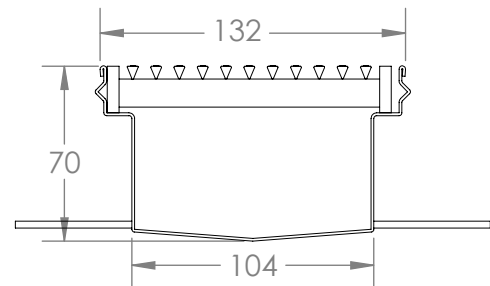

YEX135-70

Dimension: 135x70
Material: SS304/SS316
Grate: 5x5 dot