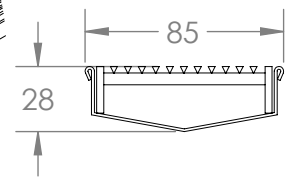

## YEX60-28

Dimension: 60x28  
Material: SS316  
Grate: 3x3 Slim

## YEX85-28

Dimension: 85x28  
Material: SS316  
Grate: 3x3 Slim

## YEX135-90

Dimension: 135x90  
Material: SS316  
Grate: 6x6 square

## YEX235-100

Dimension: 235x100  
Material: SS304/SS316  
Grate: 5x5 dot