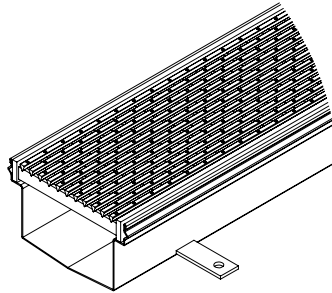

YEX135-70

Dimension: 135x70
Material: SS304/SS316
Grate: 5x5 dot