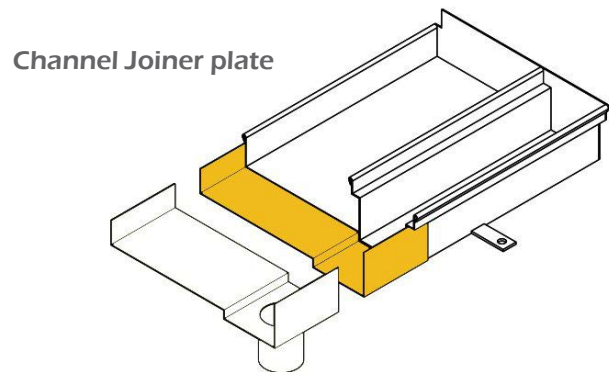

Product Feature