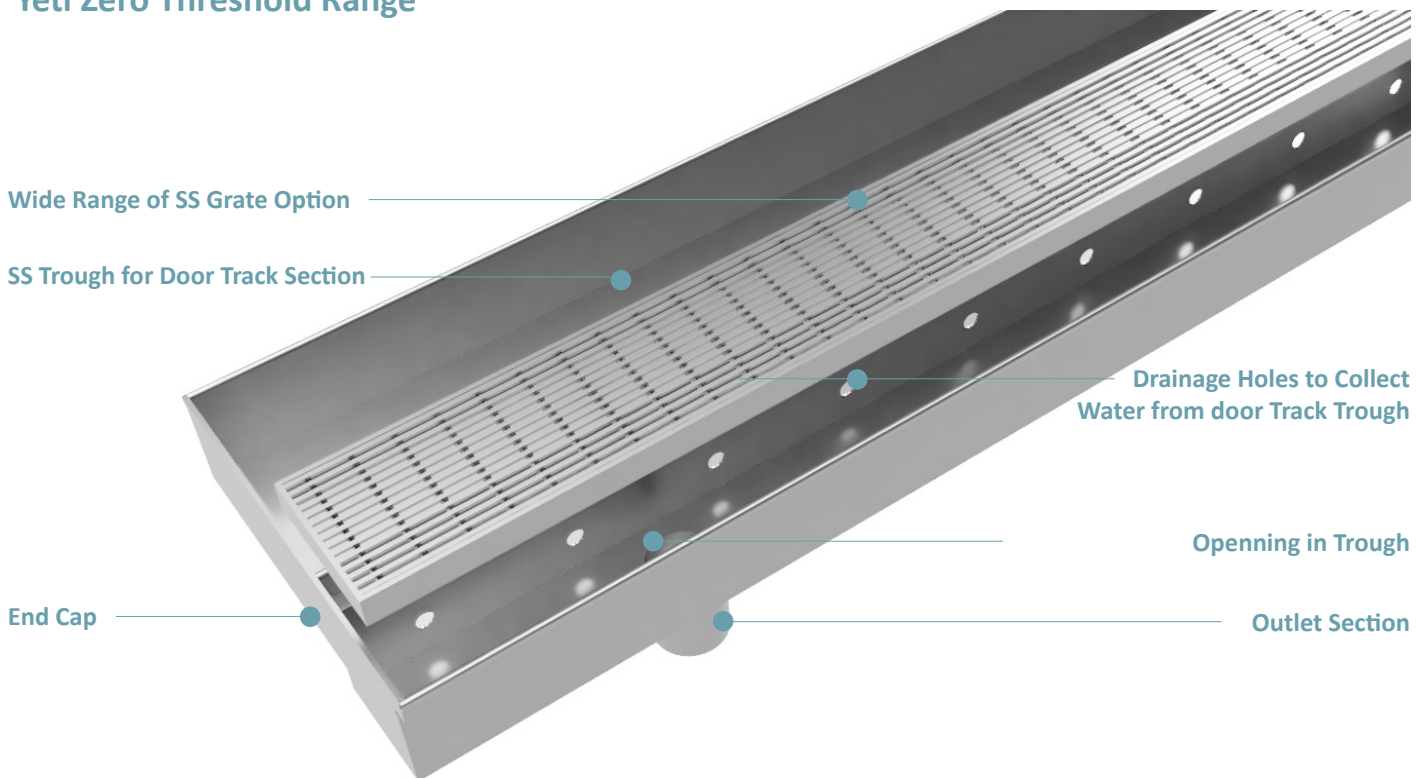

YETI Zero Threshold

Stainless Steel Threshold Drain System

Yeti
CIVIL PRODUCTS

Call Yeti today on 1300 322 522

Yeti Zero Threshold Range

Yeti Zero threshold drains allow you to create a seamless indoor-outdoor space with no step down. Yeti Zero threshold systems integrate with your chosen door assembly for easy assembly. Create the visually appealing space that you are chasing without the risk of drainage issues. After a few questions, we can quickly provide you with indicative pricing for your project. Our first step once an order is placed is to model up the door track from your chosen door supplier and design our system to accommodate your chosen door type. Our attention to detail ensures that you have a perfect installation and successfully protect your home from stormwater. Zero threshold drains are the perfect solution for drainage between buildings and surrounding balcony or paved areas.

Channel Base Option

Cross Section

Specifications

Yeti Zero Threshold Profile Options				
Dimension	A	B	C	D
Item Code	Grate width (mm)	Drain depth (mm)	Door track	Door track
YZT100-100	100	100	custom	custom
YZT100-120	100	120	custom	custom
YZT120-100	120	100	custom	custom
YZT120-120	120	120	custom	custom
YZTSPECIAL	custom	custom	custom	custom

Outlet sizes: 38,44,50,63,76,89,101

Grating Options

Yetil 5x10 heelguard

Yetil 5x5 heelguard

Yetil 5x5 heelgrip

Yetil 3x5 heelguard

Yetil 3x3 heelguard

Yetil square bar heelguard