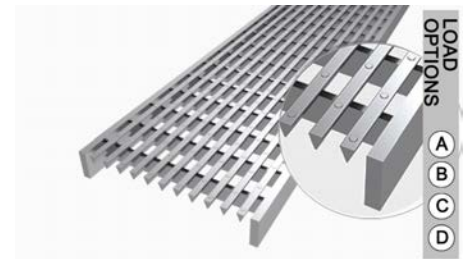

YETI Zero Threshold

Stainless Steel Threshold Drain System

Yeti
CIVIL PRODUCTS

Call Yeti today on 1300 322 522

Yeti Zero Threshold Range

Yeti Zero threshold drains allow you to create a seamless indoor-outdoor space with no step down. Yeti Zero threshold systems integrate with your chosen door assembly for easy assembly. Create the visually appealing space that you are chasing without the risk of drainage issues. After a few questions, we can quickly provide you with indicative pricing for your project. Our first step once an order is placed is to model up the door track from your chosen door supplier and design our system to accommodate your chosen door type. Our attention to detail ensures that you have a perfect installation and successfully protect your home from stormwater. Zero threshold drains are the perfect solution for drainage between buildings and surrounding balcony or paved areas.

Channel Base Option

Cross Section

Specifications

Yeti Zero Threshold Profile Options				
Dimension	A	B	C	D
Item Code	Grate width (mm)	Drain depth (mm)	Door track	Door track
YZT100-100	100	100	custom	custom
YZT100-120	100	120	custom	custom
YZT120-100	120	100	custom	custom
YZT120-120	120	120	custom	custom
YZTSPECIAL	custom	custom	custom	custom

Outlet sizes: 38,44,50,63,76,89,101

Grating Options

Yetil 5x10 heelguard

Yetil 5x5 heelguard

Yetil 5x5 heelgrip

Yetil 3x5 heelguard

Yetil 3x3 heelguard

Yetil square bar heelguard

Yetil flowmaster

Yetil tile insert

Product Feature

Contact Yeti today to discuss the best solution for your project

Drainage Channels

Drainage Grates

Grates Covers & Frame

Walkway Grating