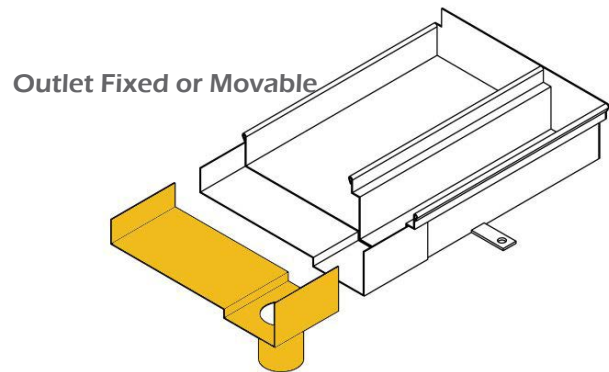

Product Feature