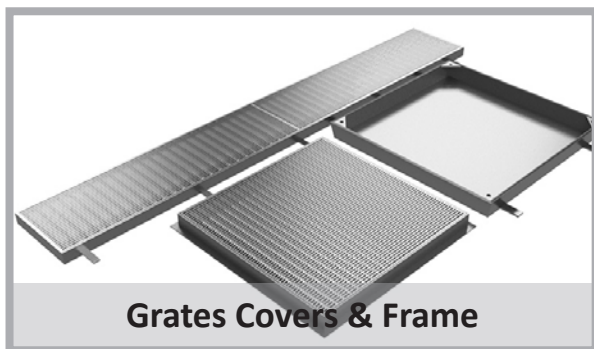

Yetil flowmaster

Yetil tile insert

Product Feature

Contact Yeti today to discuss the best solution for your project

Drainage Channels

Drainage Grates

Grates Covers & Frame

Walkway Grating