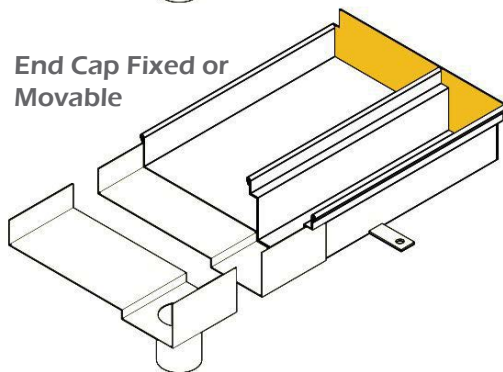

Product Feature