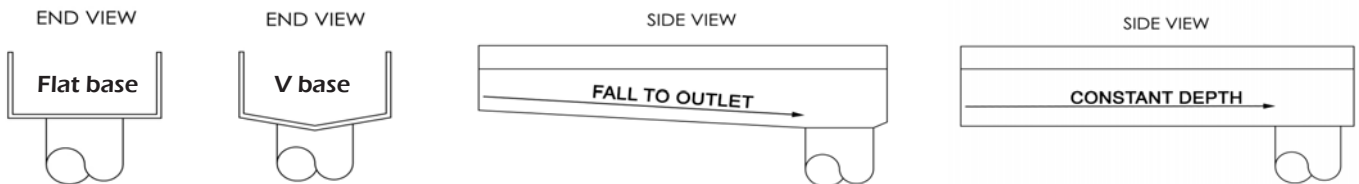

YETI Zero Threshold

Stainless Steel Threshold Drain System

Yeti
CIVIL PRODUCTS

Call Yeti today on 1300 322 522

Yeti Zero Threshold Range

Yeti Zero threshold drains allow you to create a seamless indoor-outdoor space with no step down. Yeti Zero threshold systems integrate with your chosen door assembly for easy assembly. Create the visually appealing space that you are chasing without the risk of drainage issues. After a few questions, we can quickly provide you with indicative pricing for your project. Our first step once an order is placed is to model up the door track from your chosen door supplier and design our system to accommodate your chosen door type. Our attention to detail ensures that you have a perfect installation and successfully protect your home from stormwater. Zero threshold drains are the perfect solution for drainage between buildings and surrounding balcony or paved areas.

Channel Base Option

Cross Section

Specifications

Yeti Zero Threshold Profile Options				
Dimension	A	B	C	D
Item Code	Grate width (mm)	Drain depth (mm)	Door track	Door track
YZT100-100	100	100	custom	custom
YZT100-120	100	120	custom	custom
YZT120-100	120	100	custom	custom
YZT120-120	120	120	custom	custom
YZTSPECIAL	custom	custom	custom	custom