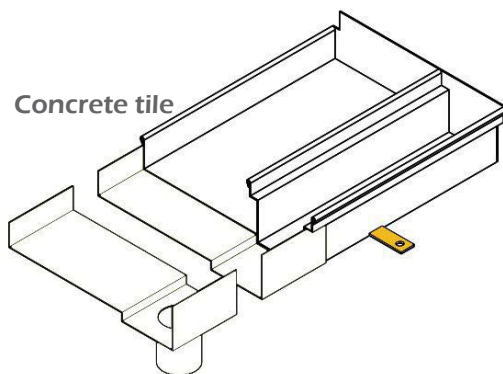

Product Feature