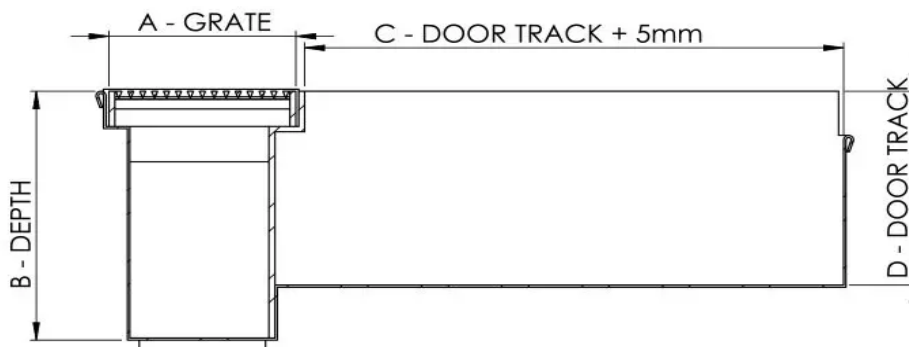

YETI Zero Threshold

Stainless Steel Threshold Drain System

Yeti
CIVIL PRODUCTS

Call Yeti today on 1300 322 522

Yeti Zero Threshold Range

Yeti Zero threshold drains allow you to create a seamless indoor-outdoor space with no step down. Yeti Zero threshold systems integrate with your chosen door assembly for easy assembly. Create the visually appealing space that you are chasing without the risk of drainage issues. After a few questions, we can quickly provide you with indicative pricing for your project. Our first step once an order is placed is to model up the door track from your chosen door supplier and design our system to accommodate your chosen door type. Our attention to detail ensures that you have a perfect installation and successfully protect your home from stormwater. Zero threshold drains are the perfect solution for drainage between buildings and surrounding balcony or paved areas.

Channel Base Option

Cross Section

Specifications

Yeti Zero Threshold Profile Options				
Dimension	A	B	C	D
Item Code	Grate width (mm)	Drain depth (mm)	Door track	Door track
YZT100-100	100	100	custom	custom
YZT100-120	100	120	custom	custom
YZT120-100	120	100	custom	custom
YZT120-120	120	120	custom	custom
YZTSPECIAL	custom	custom	custom	custom

Outlet sizes: 38,44,50,63,76,89,101

Grating Options

Yetil 5x10 heelguard

Yetil 5x5 heelguard

Yetil 5x5 heelgrip

Yetil 3x5 heelguard

Yetil 3x3 heelguard

Yetil square bar heelguard