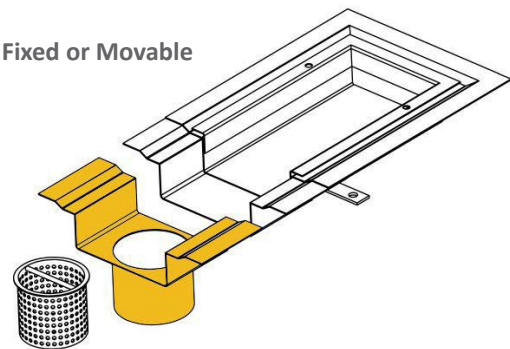

Outlet sizes: 38,44,50,63,76,89,101

Cross Section

Grating Options

Yetil 5x10 heelguard

Yetil 5x5 heelguard

Yetil 5x5 heelgrip

Yetil 3x5 heelguard

Yetil 3x3 heelguard

Yetil square bar heelguard

Yetil flowmaster

Yetil tile insert

Product Feature

Concrete tile

Outlet Fixed or Movable

End Cap Fixed or Movable

Channel Joiner plate

Contact Yeti today to discuss the best solution for your project

Drainage Channels

Drainage Grates

Grates Covers & Frame

Walkway Grating

Sump Units

Yeti Point Drain

Yet Airflow