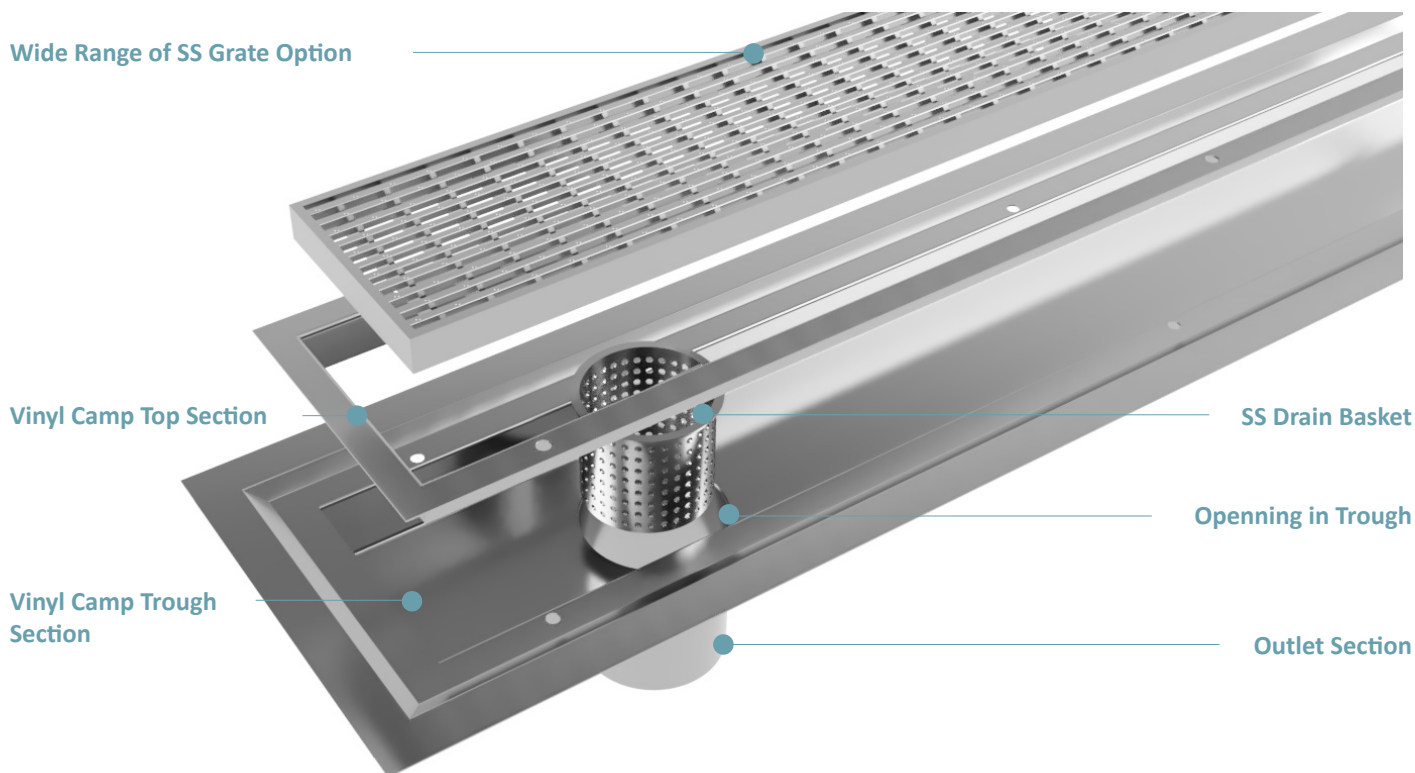

YETI Vinyl Clamp

Stainless Steel Vinyl Clamp Channel System

Yeti
CIVIL PRODUCTS

Call Yeti today on 1300 322 522

Yeti Vinyl Clamp Range

Yeti Vinyl clamp systems provide strip drainage to areas with vinyl flooring. Yeti Vinyl clamp drainage systems clamp surrounding vinyl down into the drain to prevent the edge of the vinyl from exposure to traffic and wear and tear. Vinyl clamp drains are commonly used in showers, aged care facilities and kitchens. Accuracy and tight manufacturing tolerances are critical when manufacturing vinyl clamp drains and we ensure that we deliver a perfect product for your project.

Channel base option

Specifications

Yeti Vinyl Clamp Profile Options		
Dimension	A	B
Item Code	Grate width (mm)	Drain depth (mm)
YVC98-100	98	50
YVC98-120	98	75
YVC120-100	124	50
YVC120-120	124	75
YVCSPECIAL	custom	custom

Outlet sizes: 38,44,50,63,76,89,101

Cross Section

Grating Options

Yetil 5x10 heelguard

Yetil 5x5 heelguard

Yetil 5x5 heelgrip

Yetil 3x5 heelguard

Yetil 3x3 heelguard

Yetil square bar heelguard

Yetil flowmaster

Yetil tile insert

Product Feature

Concrete tile

Outlet Fixed or Movable

End Cap Fixed or Movable

Channel Joiner plate