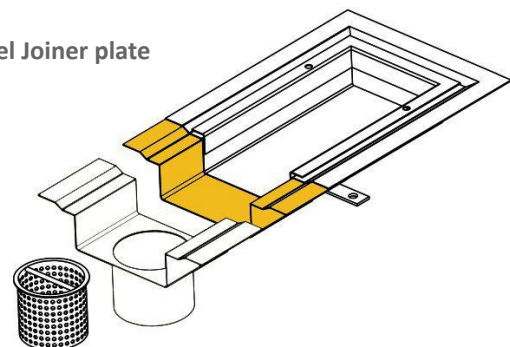

YETI Vinyl Clamp

Stainless Steel Vinyl Clamp Channel System

Yeti
CIVIL PRODUCTS

Call Yeti today on 1300 322 522

Yeti Vinyl Clamp Range

Yeti Vinyl clamp systems provide strip drainage to areas with vinyl flooring. Yeti Vinyl clamp drainage systems clamp surrounding vinyl down into the drain to prevent the edge of the vinyl from exposure to traffic and wear and tear. Vinyl clamp drains are commonly used in showers, aged care facilities and kitchens. Accuracy and tight manufacturing tolerances are critical when manufacturing vinyl clamp drains and we ensure that we deliver a perfect product for your project.

Outlet sizes: 38,44,50,63,76,89,101

Cross Section

Grating Options

Yetil 5x10 heelguard

Yetil 5x5 heelguard

Yetil 5x5 heelgrip

Yetil 3x5 heelguard

Yetil 3x3 heelguard

Yetil square bar heelguard

Yetil flowmaster

Yetil tile insert

Product Feature

Concrete tile

Outlet Fixed or Movable

End Cap Fixed or Movable

Channel Joiner plate

Contact Yeti today to discuss the best solution for your project

Drainage Channels

Drainage Grates

Grates Covers & Frame

Walkway Grating

Sump Units

Yeti Point Drain

Yet Airflow