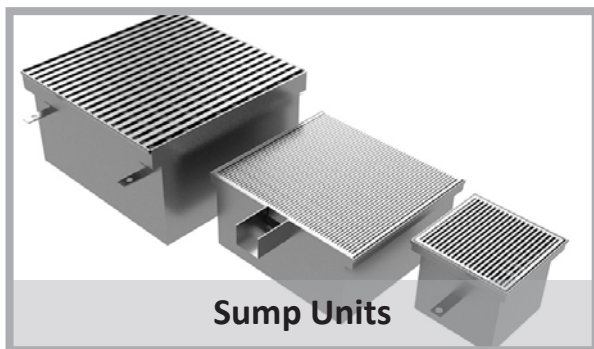

YETI Vinyl Clamp

Stainless Steel Vinyl Clamp Channel System

Yeti
CIVIL PRODUCTS

Call Yeti today on 1300 322 522

Yeti Vinyl Clamp Range

Yeti Vinyl clamp systems provide strip drainage to areas with vinyl flooring. Yeti Vinyl clamp drainage systems clamp surrounding vinyl down into the drain to prevent the edge of the vinyl from exposure to traffic and wear and tear. Vinyl clamp drains are commonly used in showers, aged care facilities and kitchens. Accuracy and tight manufacturing tolerances are critical when manufacturing vinyl clamp drains and we ensure that we deliver a perfect product for your project.

Yetil square bar heelguard

Yetil flowmaster

Yetil tile insert

Product Feature

Concrete tile

Outlet Fixed or Movable

End Cap Fixed or Movable

Channel Joiner plate

Contact Yeti today to discuss the best solution for your project

Drainage Channels

Drainage Grates

Grates Covers & Frame

Walkway Grating

Sump Units

Yeti Point Drain

Yet Airflow