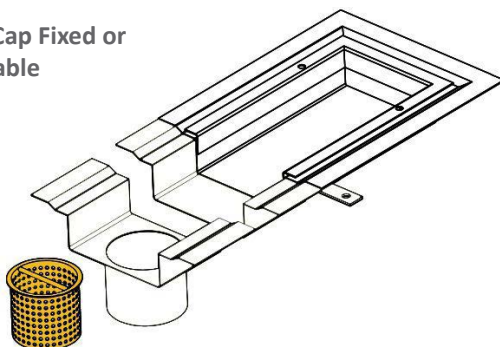

Outlet sizes: 38,44,50,63,76,89,101

Cross Section

Grating Options

Yetil 5x10 heelguard

Yetil 5x5 heelguard

Yetil 5x5 heelgrip

Yetil 3x5 heelguard

Yetil 3x3 heelguard

Yetil square bar heelguard

Yetil flowmaster

Yetil tile insert

Product Feature

Concrete tile

Outlet Fixed or Movable

End Cap Fixed or Movable

Channel Joiner plate