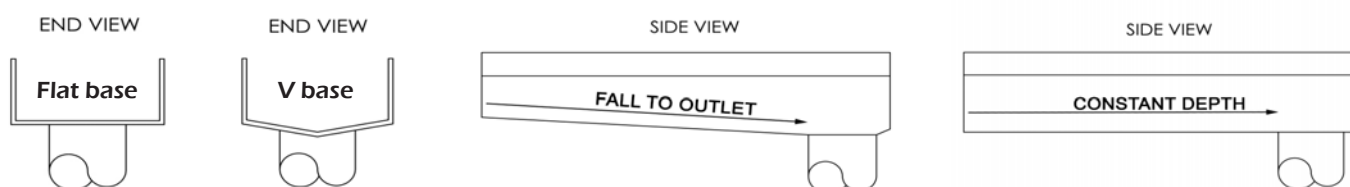

YETI Vinyl Clamp

Stainless Steel Vinyl Clamp Channel System

Yeti
CIVIL PRODUCTS

Call Yeti today on 1300 322 522

Yeti Vinyl Clamp Range

Yeti Vinyl clamp systems provide strip drainage to areas with vinyl flooring. Yeti Vinyl clamp drainage systems clamp surrounding vinyl down into the drain to prevent the edge of the vinyl from exposure to traffic and wear and tear. Vinyl clamp drains are commonly used in showers, aged care facilities and kitchens. Accuracy and tight manufacturing tolerances are critical when manufacturing vinyl clamp drains and we ensure that we deliver a perfect product for your project.

Channel base option

Specifications

Yeti Vinyl Clamp Profile Options		
Dimension	A	B
Item Code	Grate width (mm)	Drain depth (mm)
YVC98-100	98	50
YVC98-120	98	75
YVC120-100	124	50
YVC120-120	124	75
YVCSPECIAL	custom	custom