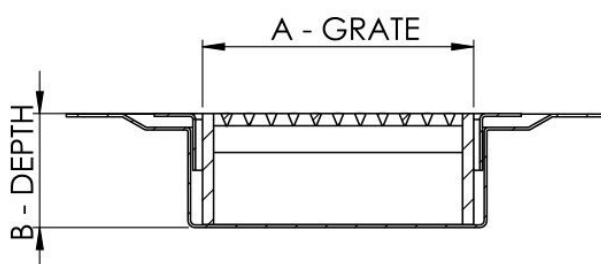

Channel base option

Specifications

Yeti Vinyl Clamp Profile Options		
Dimension	A	B
Item Code	Grate width (mm)	Drain depth (mm)
YVC98-100	98	50
YVC98-120	98	75
YVC120-100	124	50
YVC120-120	124	75
YVCSPECIAL	custom	custom

Outlet sizes: 38,44,50,63,76,89,101

Cross Section

Grating Options

Yetil 5x10 heelguard

Yetil 5x5 heelguard

Yetil 5x5 heelgrip

Yetil 3x5 heelguard

Yetil 3x3 heelguard