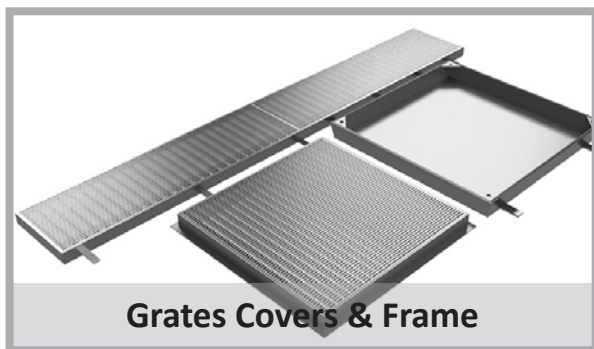

Drainage Channels