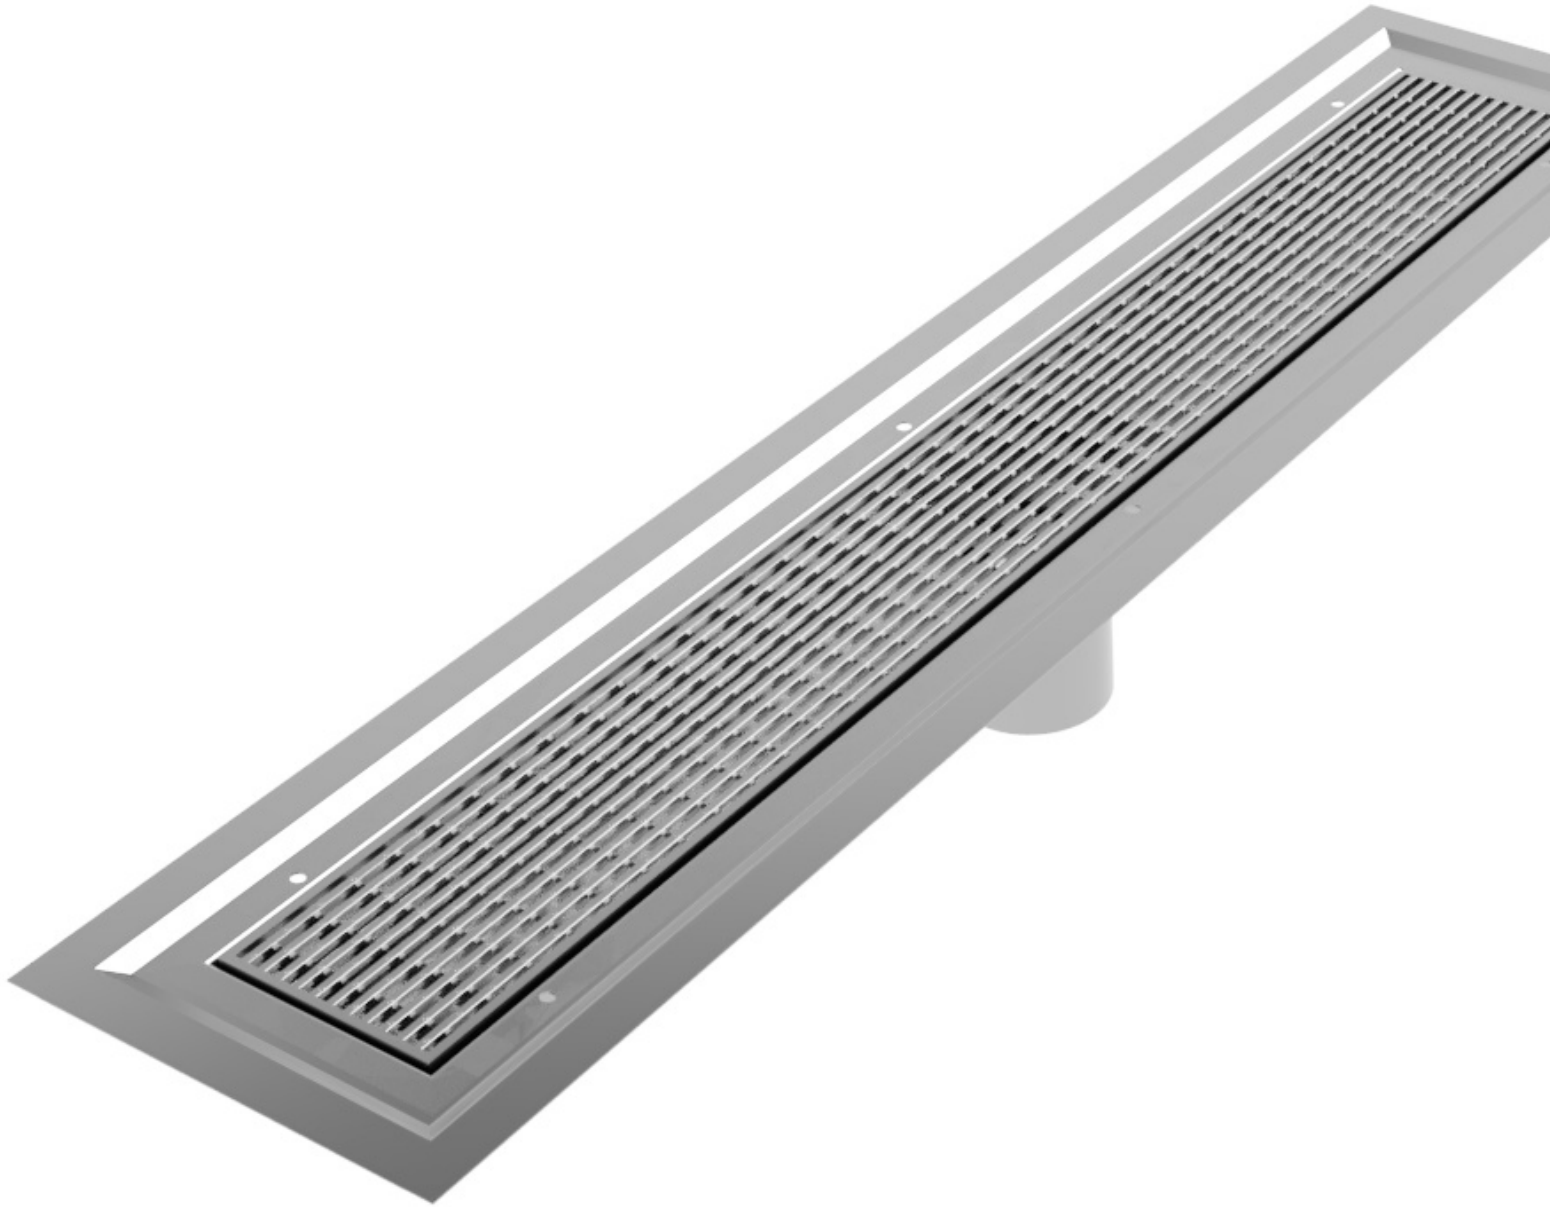

YETI Vinyl Clamp

Stainless Steel Vinyl Clamp Channel System

Yeti
CIVIL PRODUCTS

Call Yeti today on 1300 322 522

Yeti Vinyl Clamp Range

Yeti Vinyl clamp systems provide strip drainage to areas with vinyl flooring. Yeti Vinyl clamp drainage systems clamp surrounding vinyl down into the drain to prevent the edge of the vinyl from exposure to traffic and wear and tear. Vinyl clamp drains are commonly used in showers, aged care facilities and kitchens. Accuracy and tight manufacturing tolerances are critical when manufacturing vinyl clamp drains and we ensure that we deliver a perfect product for your project.

Channel base option

Specifications

Yeti Vinyl Clamp Profile Options		
Dimension	A	B
Item Code	Grate width (mm)	Drain depth (mm)
YVC98-100	98	50
YVC98-120	98	75
YVC120-100	124	50
YVC120-120	124	75
YVCSPECIAL	custom	custom

Outlet sizes: 38,44,50,63,76,89,101

Cross Section

Grating Options

Yetil 5x10 heelguard

Yetil 5x5 heelguard

Yetil 5x5 heelgrip

Yetil 3x5 heelguard

Yetil 3x3 heelguard

Yetil square bar heelguard

Yetil flowmaster

Yetil tile insert

Product Feature

Concrete tile

Outlet Fixed or Movable

End Cap Fixed or Movable

Channel Joiner plate