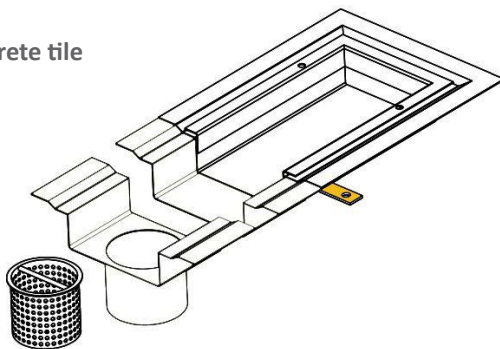

Outlet sizes: 38,44,50,63,76,89,101

Cross Section

Grating Options

Yetil 5x10 heelguard

Yetil 5x5 heelguard

Yetil 5x5 heelgrip

Yetil 3x5 heelguard

Yetil 3x3 heelguard

Yetil square bar heelguard

Yetil flowmaster

Yetil tile insert

Product Feature

Concrete tile

Outlet Fixed or Movable

End Cap Fixed or Movable

Channel Joiner plate

Contact Yeti today to discuss the best solution for your project

Drainage Channels

Drainage Grates

Grates Covers & Frame

Walkway Grating

Sump Units

Yeti Point Drain

Yet Airflow