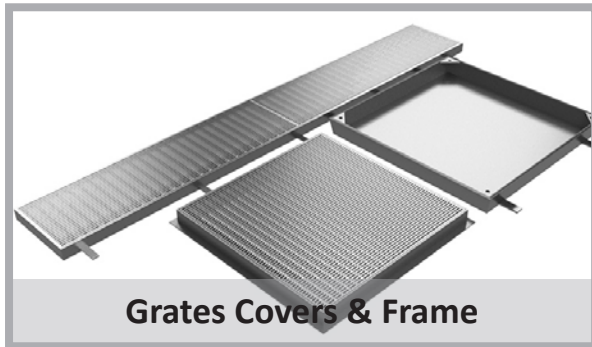

## Product Feature

Concrete tile

Outlet Fixed or Movable

End Cap Fixed or Movable

Channel Joiner plate

Contact Yeti today to discuss the best solution for your project

**Drainage Channels**

**Drainage Grates**