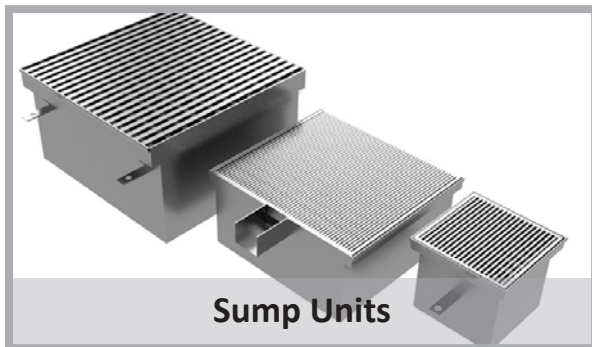

Grates Covers & Frame