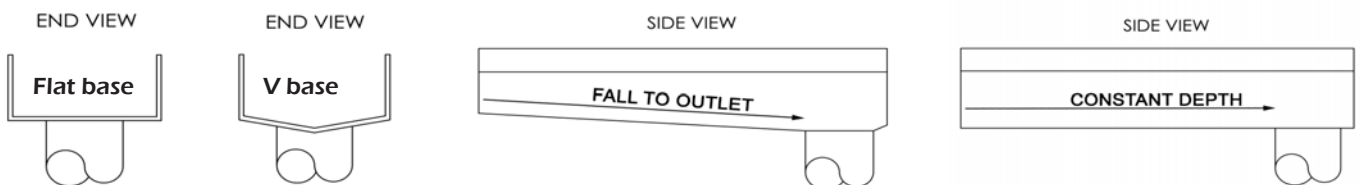

Channel Base Option