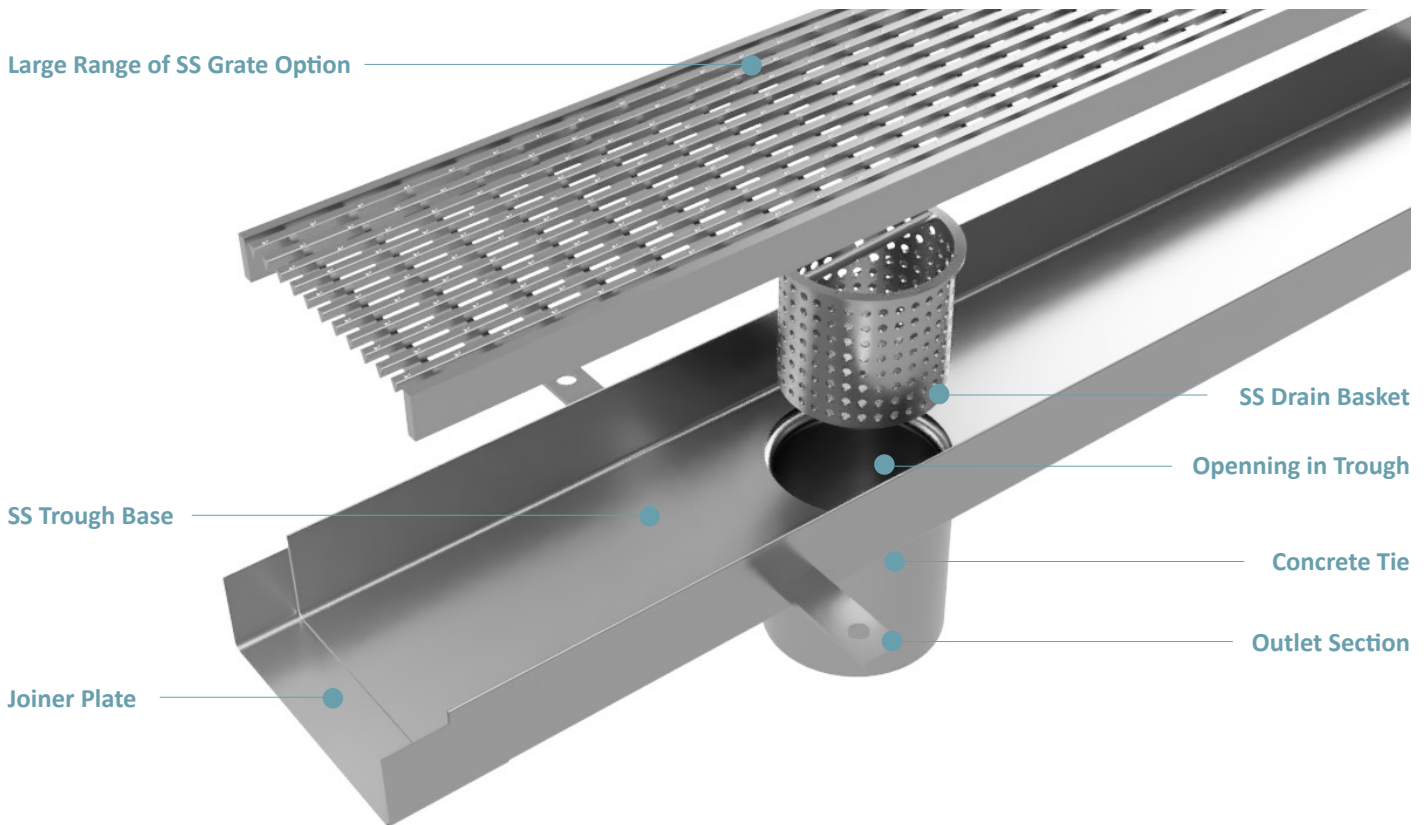

## Yeti Slimline Range

Yeti Slimline is designed for superior drainage in depth limited installation areas. Our slimline range can be manufactured with a flat base, v base or cross break fall for shorter runs. Yeti slimline can be custom made with seal welded end caps and outlets in positions. We take the time to understand your project and send through a detailed product drawing prior to commencement with manufacturing. For longer runs we supply our slimline products as modular kits all made to length for rapid installation on site. Yeti Slimline is designed and manufactured for seamless installation and superior finish and drainage results.

## Channel Base Option

## Specifications

Yeti Slimline Profile Options			
Dimension	A	B	C
Item Code	Slot width (mm)	Overall width (mm)	Drain depth (mm)
YSL60-20	60	70	20
YSL60-25	60	70	25
YSL60-30	60	70	30
YSL60-40	60	70	40
YSL60-50	60	70	50
YSL75-20	75	85	20
YSL75-25	75	85	25
YSL75-30	75	85	30
YSL75-40	75	85	40
YSL75-50	75	85	50
YSL100-20	100	110	20
YSL100-25	100	110	25
YSL100-30	100	110	30
YSL100-40	100	110	40
YSL100-50	100	110	50
YSLSPECIAL	custom	custom	custom

Outlet sizes: 38,44,50,63,76,89,101