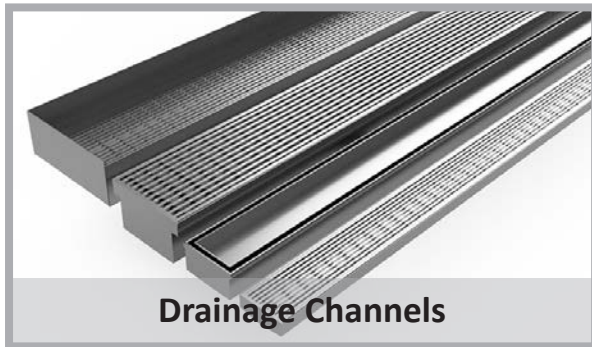

## Product Feature

Concrete tile

Outlet Fixed or Movable

End Cap Fixed or Movable

Channel Joiner plate

Contact Yeti today to discuss the best solution for your project

**Drainage Channels**

**Drainage Grates**