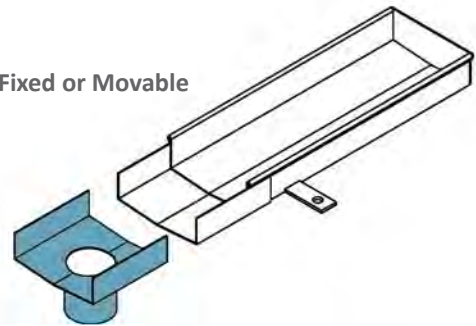

## Grating Options

Yetil 5x10 heelguard

Yetil 5x5 heelguard

Yetil 5x5 heelgrip

Yetil 3x5 heelguard

Yetil 3x3 heelguard

Yetil square bar heelguard

Yetil flowmaster

Yetil tile slot

Yetil tile insert

## Product Feature

Concrete tile

Outlet Fixed or Movable

End Cap Fixed or Movable

Channel Joiner plate

Contact Yeti today to discuss the best solution for your project

**Drainage Channels**

**Drainage Grates**