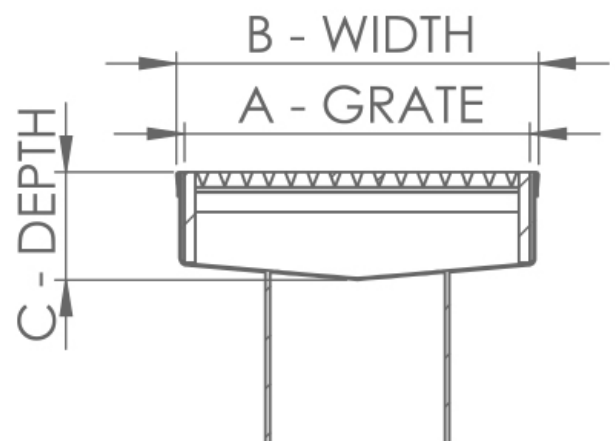

Cross Section