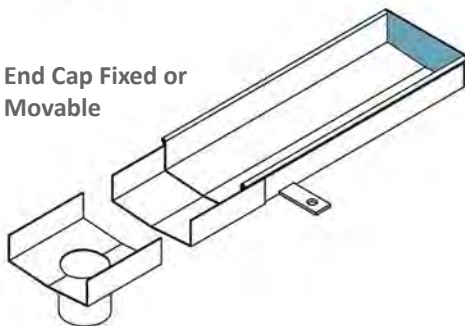

Yetil tile slot

Yetil tile insert

## Product Feature

Concrete tile

Outlet Fixed or Movable

End Cap Fixed or Movable

Channel Joiner plate

Contact Yeti today to discuss the best solution for your project

**Drainage Channels**

**Drainage Grates**